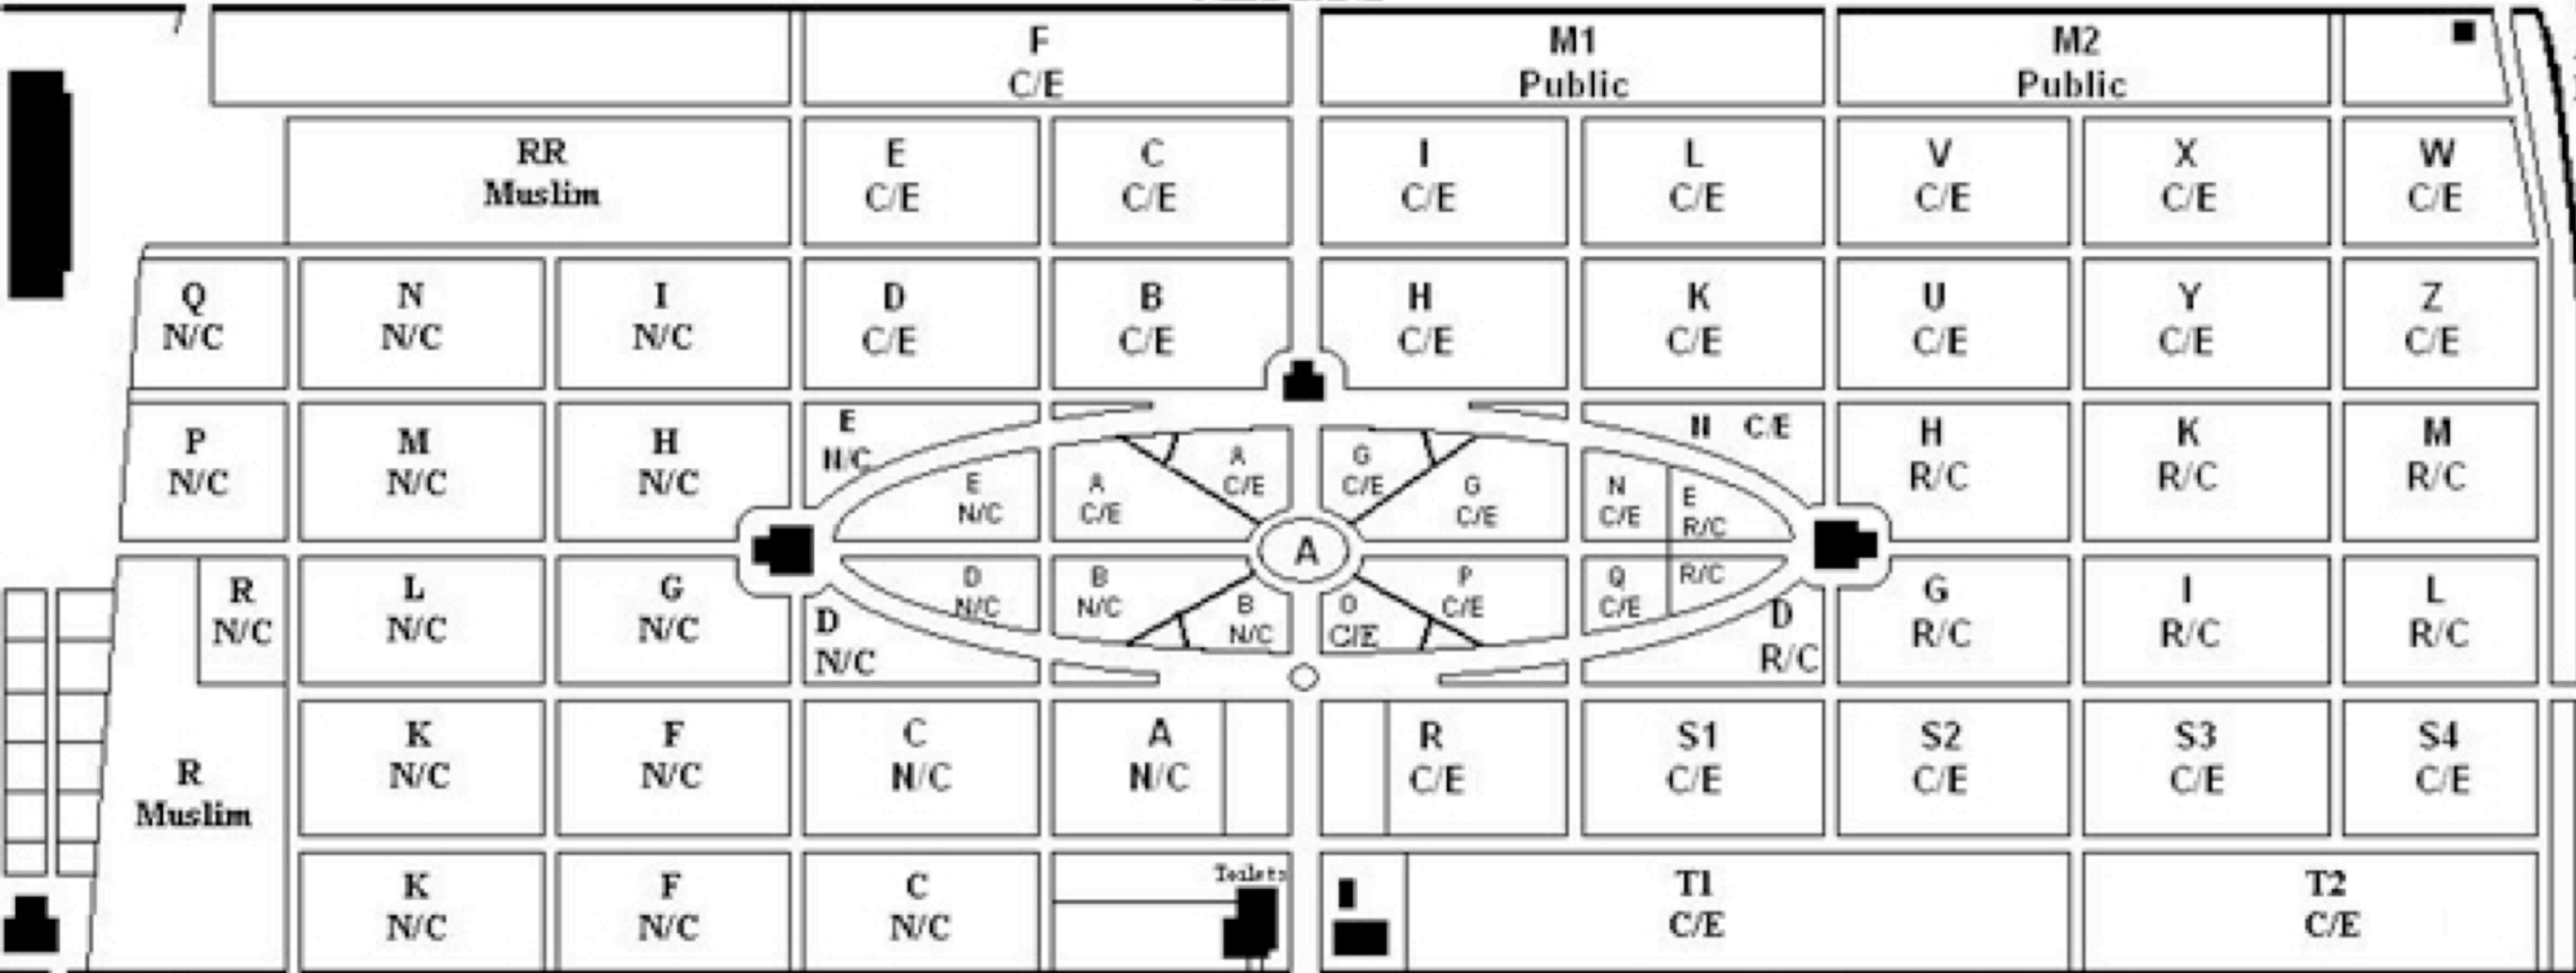

Southern Cemetery, Manchester

212 Barlow Moor Road

Chorlton

Manchester

M21 7GL

0161 227 3205

Cliff Sheffield

NELL LANE